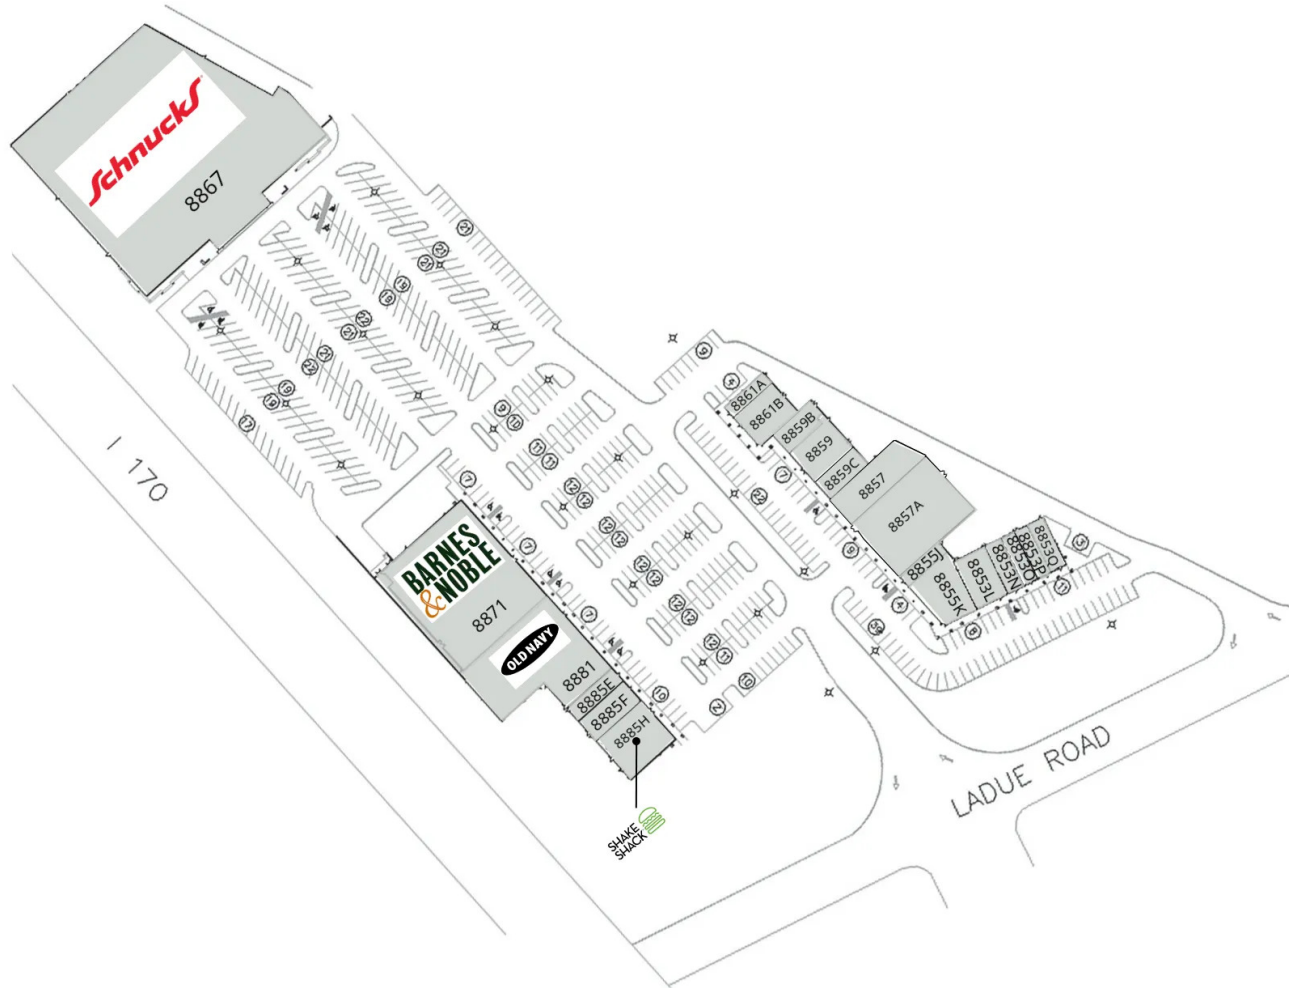

Ladue Crossing

8867 LADUE ROAD | LADUE, MO 63124

Lot	Tenant	Size
8853L	Ladue Nails	2,441 SF
8853N	Stretch Lab	1,220 SF
8853O	European Wax Center	1,215 SF
8853P	The Joint Chiropractic	906 SF
8853Q	Playa Bowls	1,280 SF
8855J	Cobblestone Shoe	926 SF
8855K	MOD Super Fast Pizza	3,337 SF
8857	Golftec	3,260 SF
8857A	St. Luke's Urgent Care	10,340 SF
8859	Pacific Dental	2,800 SF
8859B	Globe Dry Cleaners	1,695 SF
8859C	Mathnasium	1,667 SF
8861A	Great Clips	968 SF
8861B	Treats Unleashed	2,619 SF
8867	Schnucks	59,480 SF
8871	Barnes & Noble	18,874 SF
8881	Old Navy	13,712 SF
8885E	Crown Optical	1,400 SF
8885F	Pure Barre	2,100 SF
8885H	Shake Shack	4,210 SF